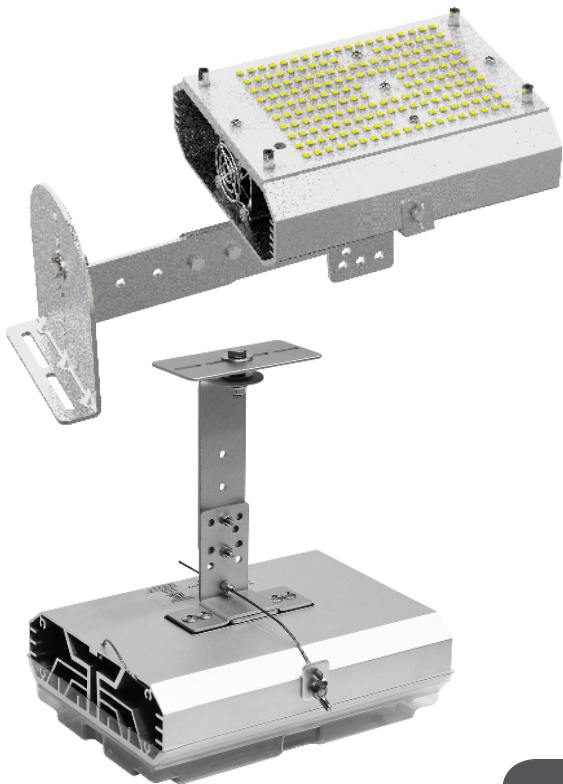

LEDBLOCK G3 HARD-WIRED HID RETROFIT KIT

 WARRANTY	 VOLTAGE EXTERNAL DRIVER	 OPTIONAL 10V DIM	 EFFICACY	 OPERATING TEMP	 PWR FACTOR/THD	 CRI	 OPTIONAL MOTION SENSOR	 RATED LIFE
--	---	--	---	---	--	--	--	---

extremely flexible hard-wired retrofit kit for HID fixtures

- Up to 270W to replace 1000W HID
- Patented extruded aluminum design that replaces HID, HPS, or MH lamps
- Advanced cooling and circuit design to prevent from overheating
- Perfect for wall pack, flood light, shoe box, canopy and circular high bay fixtures
- Newly designed mounting bracket allows for quick & virtually unlimited mounting options

PART #	REPLACES	W	CCT	LUMENS
RPT-LEDBLOCK-65L-750-G3	UP TO 150W	30	5000K	5100
RPT-LEDBLOCK-100L-750-G3	UP TO 175W	52	5000K	8850
RPT-LEDBLOCK-150L-750-G3	UP TO 250W	97	5000K	15700
RPT-LEDBLOCK-200L-750-G3	UP TO 400W	124	5000K	20000
RPT-LEDBLOCK-300L-750-G3	UP TO 600W	150	5000K	24000
RPT-LEDBLOCK-400L-750-G3	UP TO 1000W	270	5000K	43000

04.XX.18 Information is subject to change without notice.

LEDBLOCK G3 HIGH POWER LED RETROFIT MODULE

MOUNTING BRACKET

ORDERING GUIDE

PART #	UPC	REPLACES	WATTAGE	LUMENS	CCT (K)	DIMENSIONS	DLC PRODUCT CODE
RPT-LEDBLOCK-65L-750-G3-10VDIM-G3	844006082956	UP TO 150W	30W	5100	5000K	4.7" X 4.7"	PE2MT4BH
RPT-LEDBLOCK-100L-750-G3-10VDIM-G3	844006082963	UP TO 175W	52W	8850	5000K	4.7" X 4.7"	PTSZXEK8
RPT-LEDBLOCK-150L-750-G3-10VDIM-G3	844006082970	UP TO 250W	97W	15700	5000K	5.1" X 6.1"	PX8R1R29
RPT-LEDBLOCK-200L-750-G3-10VDIM-G3	844006080495	UP TO 400W	124W	20000	5000K	5.1" X 6.1"	PTCFWT9T
RPT-LEDBLOCK-300L-750-G3-10VDIM-G3	844006080648	UP TO 600W	150W	24000	5000K	7.9" X 5.9"	PSRAD88V
RPT-LEDBLOCK-400L-750-G3-10VDIM-G3	844006080488	UP TO 1000W	270W	43000	5000K	10.6" X 10"	PGS2ACU2