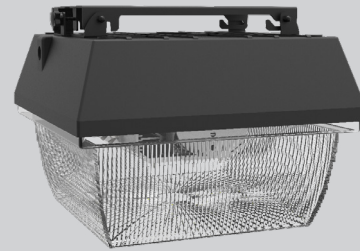

extremely flexible hard-wired retrofit kit for HID fixtures

- Up to 270W to replace 1000W HID
- Patented extruded aluminum design that replaces HID, HPS, or MH lamps
- Advanced cooling and circuit design to prevent from overheating
- Perfect for wall pack, flood light, shoe box, canopy and circular high bay fixtures
- Newly designed mounting bracket allows for quick & virtually unlimited mounting options

04.XX.18 Information is subject to change without notice.

LEDBLOCK G3 HIGH POWER LED RETROFIT MODULE

EASILY RETROFIT THESE FIXTURE STYLES, AND MORE!

WALL PACK

FLOOD LIGHT

SHOE BOX

CANOPY

RemPhos by **Light Efficient Design**
lighting on target