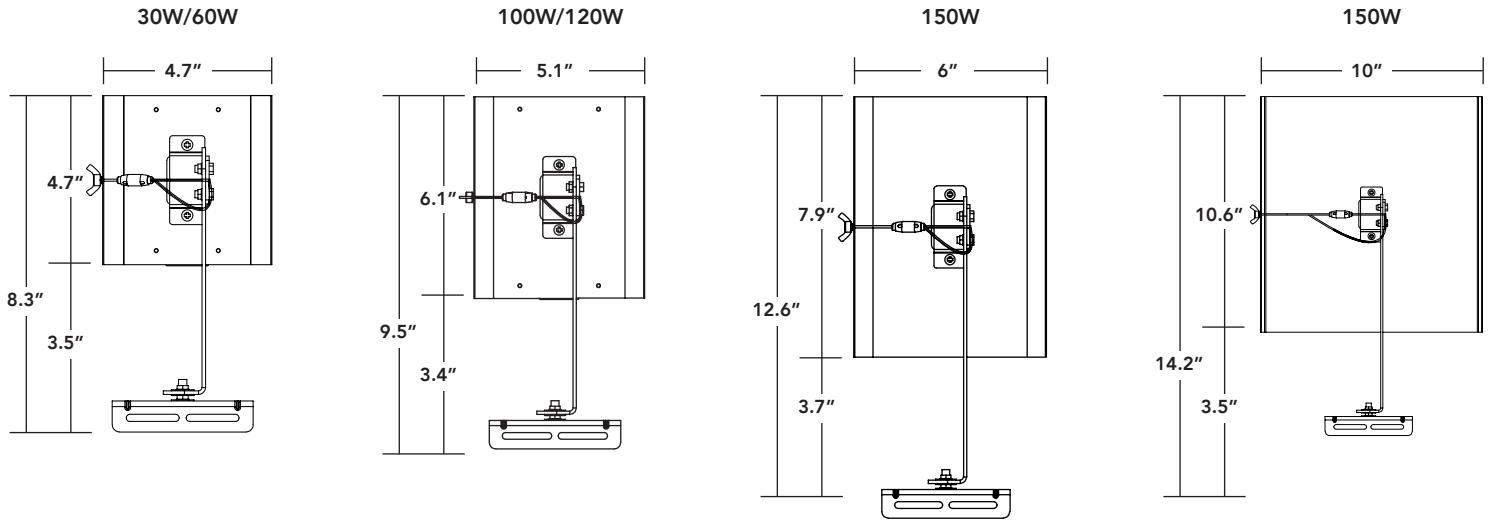

04.XX.18 Information is subject to change without notice.

LEDBLOCK G3 HIGH POWER LED RETROFIT MODULE

MOUNTING BRACKET

ORDERING GUIDE

PART #	UPC	REPLACES	WATTAGE	LUMENS	CCT (K)	DIMENSIONS	DLC PRODUCT CODE
RPT-LEDBLOCK-65L-750-G3-10VDIM-G3	844006082956	UP TO 150W	30W	5100	5000K	4.7" X 4.7"	PE2MT4BH
RPT-LEDBLOCK-100L-750-G3-10VDIM-G3	844006082963	UP TO 175W	52W	8850	5000K	4.7" X 4.7"	PTSZXEK8
RPT-LEDBLOCK-150L-750-G3-10VDIM-G3	844006082970	UP TO 250W	97W	15700	5000K	5.1" X 6.1"	PX8R1R29
RPT-LEDBLOCK-200L-750-G3-10VDIM-G3	844006080495	UP TO 400W	124W	20000	5000K	5.1" X 6.1"	PTCFWT9T
RPT-LEDBLOCK-300L-750-G3-10VDIM-G3	844006080648	UP TO 600W	150W	24000	5000K	7.9" X 5.9"	PSRAD88V
RPT-LEDBLOCK-400L-750-G3-10VDIM-G3	844006080488	UP TO 1000W	270W	43000	5000K	10.6" X 10"	PGS2ACU2