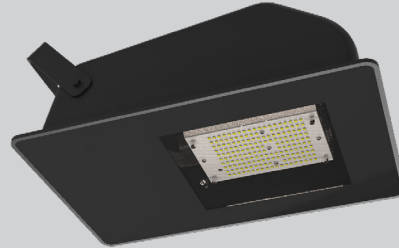

04.XX.18 Information is subject to change without notice.

LEDBLOCK G3 HIGH POWER LED RETROFIT MODULE

EASILY RETROFIT THESE FIXTURE STYLES, AND MORE!

WALL PACK

FLOOD LIGHT

SHOE BOX

CANOPY

RemPhos by **Light Efficient Design**
lighting on target