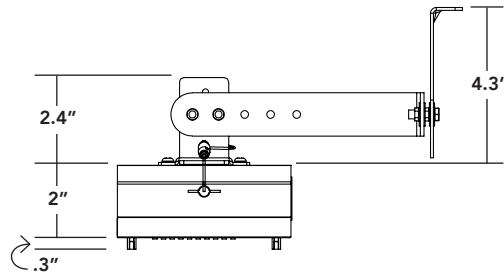

04.XX.18 Information is subject to change without notice.

LEDBLOCK G3 HIGH POWER LED RETROFIT MODULE

MOUNTING BRACKET

ORDERING GUIDE

PART #	UPC	REPLACES	WATTAGE	LUMENS	CCT (K)	DIMENSIONS	DLC PRODUCT CODE
RPT-LEDBLOCK-65L-750-G3-10VDIM-G3	844006082956	UP TO 150W	30W	5100	5000K	4.7" X 4.7"	PE2MT4BH
RPT-LEDBLOCK-100L-750-G3-10VDIM-G3	844006082963	UP TO 175W	52W	8850	5000K	4.7" X 4.7"	PTSZXEK8
RPT-LEDBLOCK-150L-750-G3-10VDIM-G3	844006082970	UP TO 250W	97W	15700	5000K	5.1" X 6.1"	PX8R1R29
RPT-LEDBLOCK-200L-750-G3-10VDIM-G3	844006080495	UP TO 400W	124W	20000	5000K	5.1" X 6.1"	PTCFWT9T
RPT-LEDBLOCK-300L-750-G3-10VDIM-G3	844006080648	UP TO 600W	150W	24000	5000K	7.9" X 5.9"	PSRAD88V
RPT-LEDBLOCK-400L-750-G3-10VDIM-G3	844006080488	UP TO 1000W	270W	43000	5000K	10.6" X 10"	PGS2ACU2