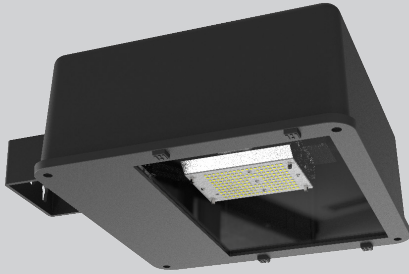

extremely flexible hard-wired retrofit kit for HID fixtures

- Up to 270W to replace 1000W HID
- Patented extruded aluminum design that replaces HID, HPS, or MH lamps
- Advanced cooling and circuit design to prevent from overheating
- Perfect for wall pack, flood light, shoe box, canopy and circular high bay fixtures
- Newly designed mounting bracket allows for quick & virtually unlimited mounting options

04.XX.18 Information is subject to change without notice.

LEDBLOCK G3 HIGH POWER LED RETROFIT MODULE

EASILY RETROFIT THESE FIXTURE STYLES, AND MORE!

WALL PACK

FLOOD LIGHT

SHOE BOX

CANOPY

RemPhos by **Light Efficient Design**
lighting on target